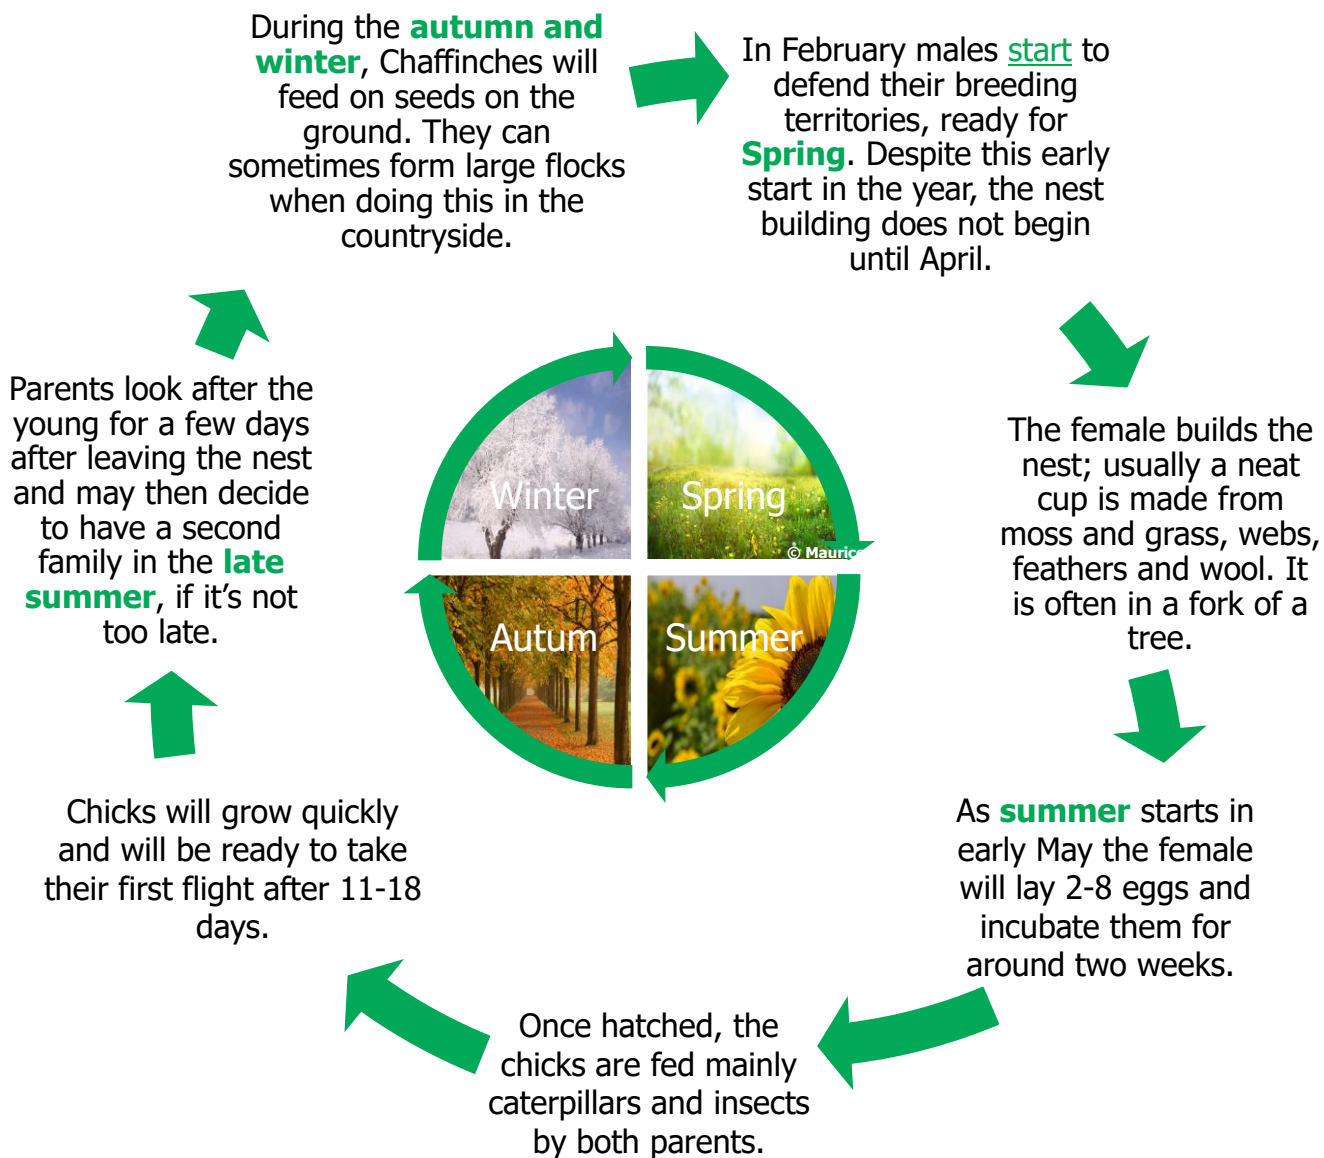

The Chaffinch is one of Ireland's most common finches. It is found in parks, school grounds, gardens, woodland and farmland. In winter they can form large flocks of hundreds of birds, especially in stubble fields and under beech trees.

Outside the breeding season, they mainly eat seeds and other plant material that they find on the ground. During the breeding season, their diet switches to insects like caterpillars..

The chaffinch usually live for 3 years, although individuals have been known to live to a maximum of 12 or even 14 years.

Chaffinch Life Cycle

Chaffinch

Some more Facts:

- The **plumage** (feathers) of the Chaffinch is unmistakable and this species is unlikely to be confused with any other species.
- Male's breast, face and underside is a pinkish orange-brown, and they have a blue-grey crown and **nape** (back of the neck).
- The female is more grey, with washed out grey under-parts (this is good for camouflage on the nest!).
- Both male and female display large white patches on otherwise blackish wings.
- Chaffinches have been found to have regional accents, with slight differences in the typical song depending on where in the country the bird lives.