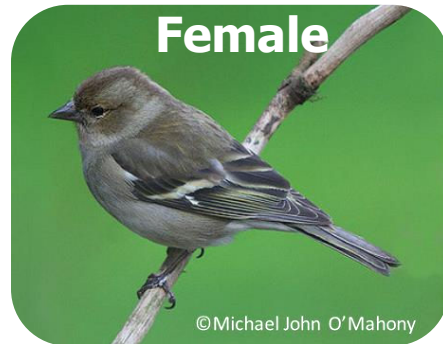

Chaffinch

Habitat Hero

Seen in Ireland:
Year round

Common Name: Chaffinch
Irish Name: Rí Rua
Scientific Name: *Fringilla coelebs*

A Chaffinch is about 14.5 cm long, with a wingspan of 24–28 cm and a weight of 18–29 g .

The Chaffinch is one of Ireland's most common finches. It is found in parks, school grounds, gardens, woodland and farmland. In winter they can form large flocks of hundreds of birds, especially in stubble fields and under beech trees.

Outside the breeding season, they mainly eat seeds and other plant material that they find on the ground. During the breeding season, their diet switches to insects like caterpillars..

The chaffinch usually live for 3 years, although individuals have been known to live to a maximum of 12 or even 14 years.

Chaffinch Life Cycle

Chaffinch

Some more Facts:

- The **plumage** (feathers) of the Chaffinch is unmistakable and this species is unlikely to be confused with any other species.
- Male's breast, face and underside is a pinkish orange-brown, and they have a blue-grey crown and **nape** (back of the neck).
- The female is more grey, with washed out grey under-parts (this is good for camouflage on the nest!).
- Both male and female display large white patches on otherwise blackish wings.
- Chaffinches have been found to have regional accents, with slight differences in the typical song depending on where in the country the bird lives.