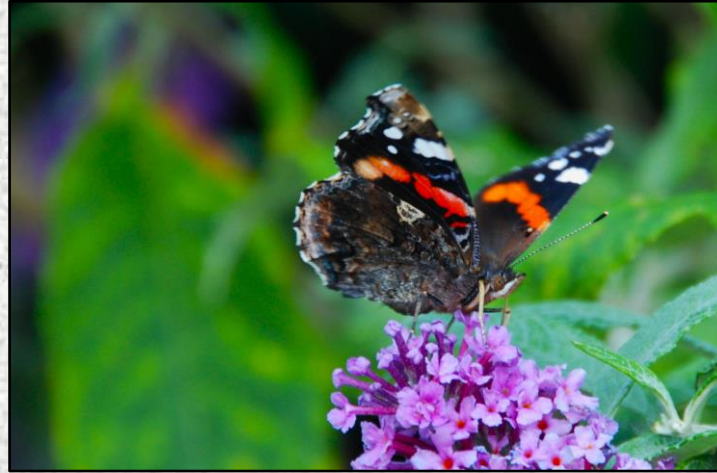

# September - Nature Spotter Sheet

Hawthorn Tree with  
'Haws' (berries)

Red Admiral Butterfly  
on Buddleja

Blackberries / Bramble  
(and a Green Shieldbug!)

Forest Shieldbug

Ash Tree 'Keys' (seeds)

Ripe Apples