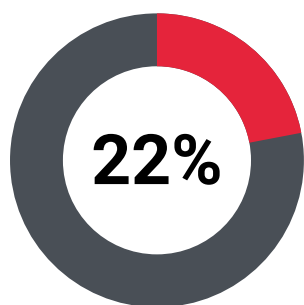

22%

OF VEHICLES EXCEEDING
THE SPEED LIMIT AFTER
DROP OFF TIMES