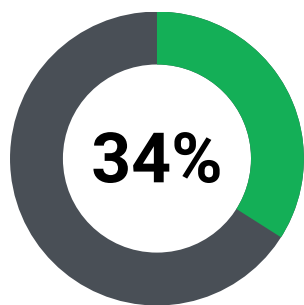

34%

OF VEHICLES EXCEEDING THE
SPEED LIMIT OVERALL