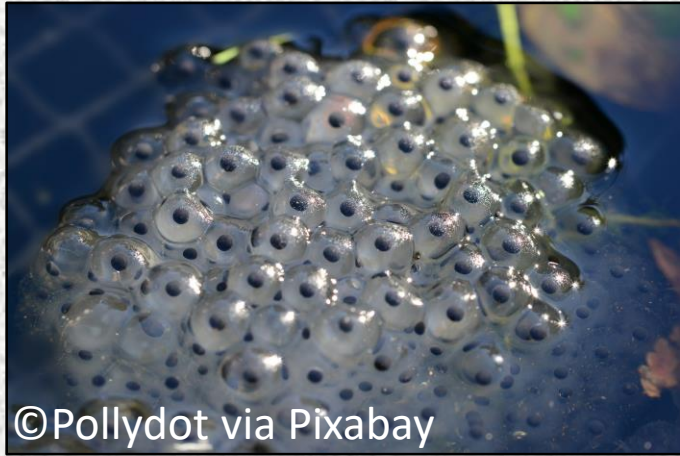

February - Nature Spotter Sheet

Frogspawn can be found in lakes, ponds, ditches and even large puddles. Keep your eyes peeled this month! Remember don't move or even touch it!

Elder trees are one of the earliest to have new leaves emerging in Spring.

Bumblebees are appearing on sunny days. Queen bees go looking for a new place to build a hive.

Dandelions begin to crop up in grassy areas. They are an important early food source for bees.

Crocuses are springing up in parks and gardens. They are found in a variety of colours.

Blackbirds are one of the earliest birds to begin nest building. Look out for (brown coloured) females gathering nest material.