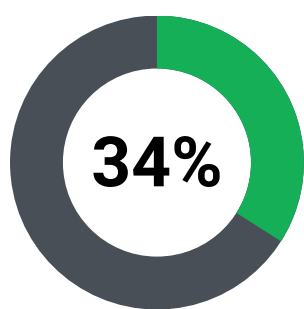

34%

OF VEHICLES EXCEEDING THE
SPEED LIMIT OVERALL