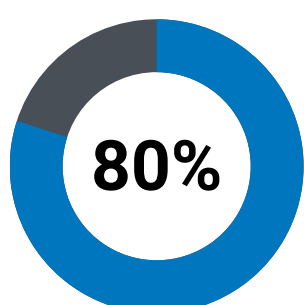

80%

OF VEHICLES EXCEEDING THE
SPEED LIMIT IN PERIODIC
SPEED ZONES