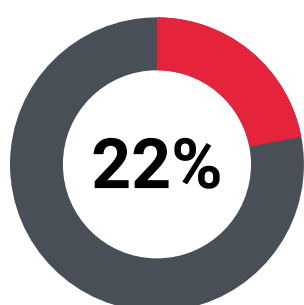

22%

OF VEHICLES EXCEEDING
THE SPEED LIMIT AFTER
DROP OFF TIMES