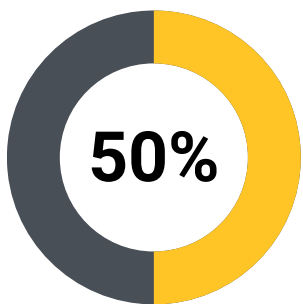

50%

OF VEHICLES EXCEEDING THE
SPEED LIMIT DURING DROP
OFF TIMES