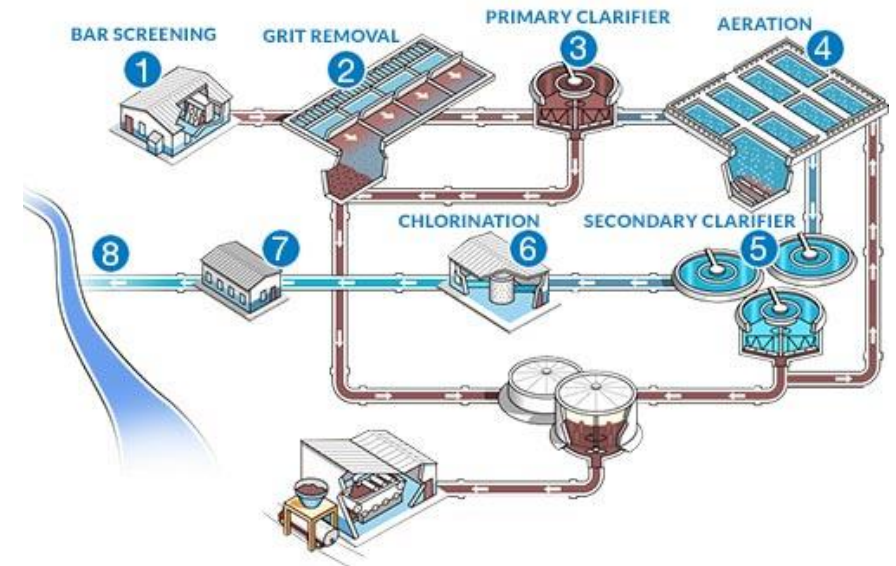

Water treatment