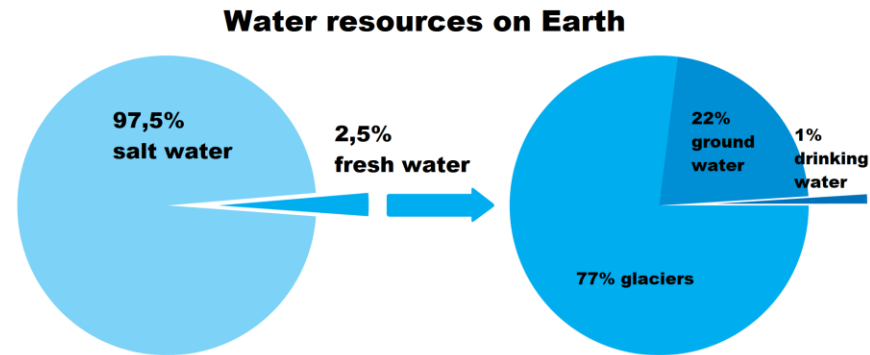

Water pollution

- 70% of marine litter ends up on the seabed
- 15% is floating in the water
- 15% is on the beaches
- By 2050 the ocean is expected to contain more plastic than fish (by weight)
- Plastic water bottles are among top 5 most common items found in beach clean ups

Water

- 71% of the Earth surface is water-covered

Waste of water

- Dripping tap can waste over 4 liters per day
- Everytime you flush the toilet you use 6 liters of water (6 liters = 12 normal water bottles)