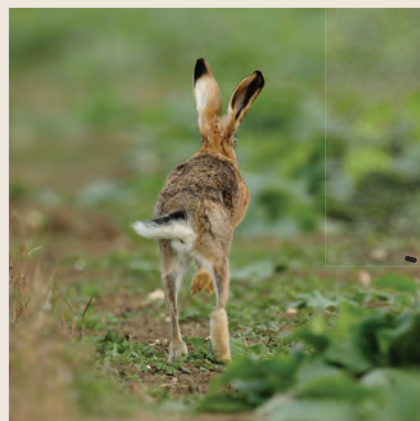

BIO BEALTAINÉ

SPOTTER SHEET

Ready for a challenge? Can you and your classmates find these species on your school grounds or in the local area? They range from easy to hard. Tick off the different species you find. Don't forget to share any pictures with Green-Schools!

EASY

Hawthorn Tree

7 Spotted ladybird

Cleavers (Stickybacks)

MEDIUM

Swallow

Bee

HARD

Lichen

Mammal

BIO BEALTAINNE

CELEBRATE
ALL
MONTH!

WHAT TO LOOK OUT FOR THIS MONTH:

OTHER WAYS YOU CAN GET INVOLVED:

- Share your pictures of different species, we'd love to see what you find! Use the #
- 